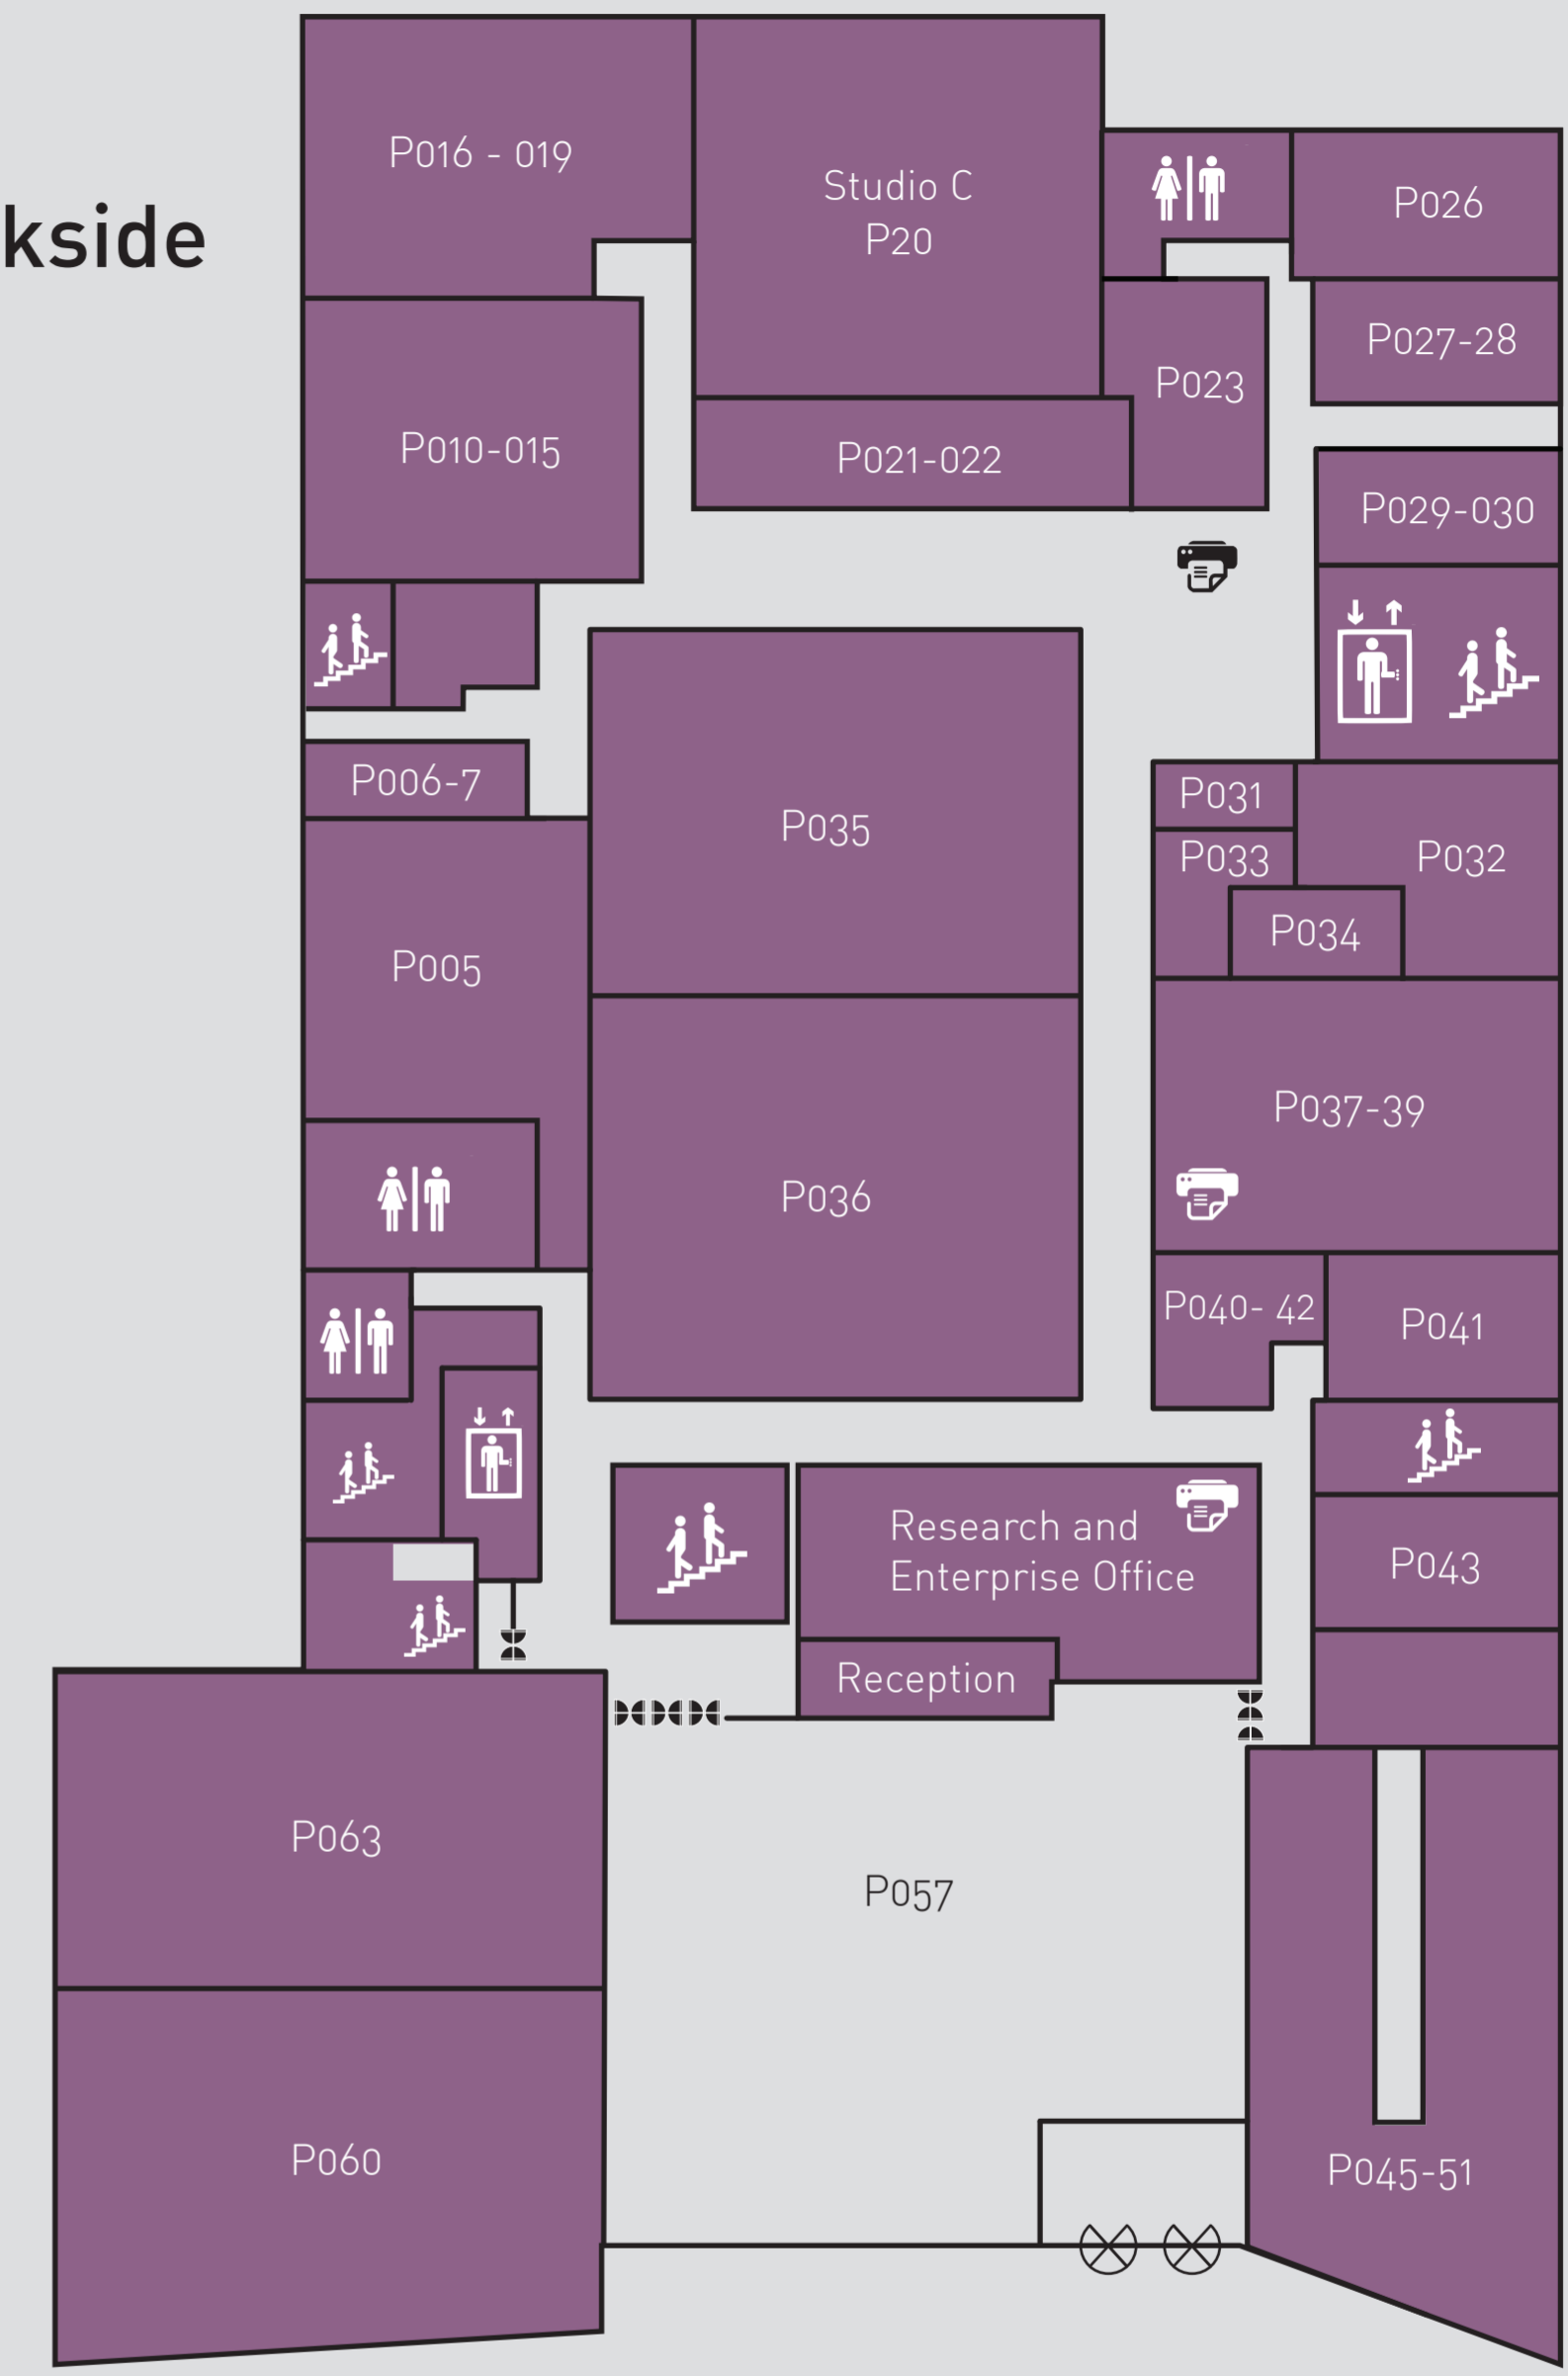

Millennium Point

Parkside

ROOMS - Millennium Point

MP002	Mechanical Engineering Lab	MP046	Design Studio
MP016	Forensic Computing Lab	MP047	Advanced Project Lab
MP020	Analysis and Simulation	MP048	Teaching Space
MP021	Bioenergy Research Lab	MP050	Teaching Space
MP024	Wet Lab	MP051	Computer Lab
MP033	Autosports Workshop	MP053	Computer Lab
MP034	Bio Lab	MP055 - 056	Advanced Project Lab
MP036 - 037	Analysis and Simulation	MP057	Office
MP039	AV Lab	MP058	Store
MP045	Workshop	MP059	Computer Lab

B001	BSA Studio 5
B002	BSA Studio 4
B003	BSA Studio 3
B004	BSA Studio 2
B005	BSA Studio 1
B006	Locker Room
B007	BSA Board Room
B008	BSA Sound Room
B009	BSA Equipment cupboard
B011	BSA Reception
B015	Locker Room
B016	Store Room