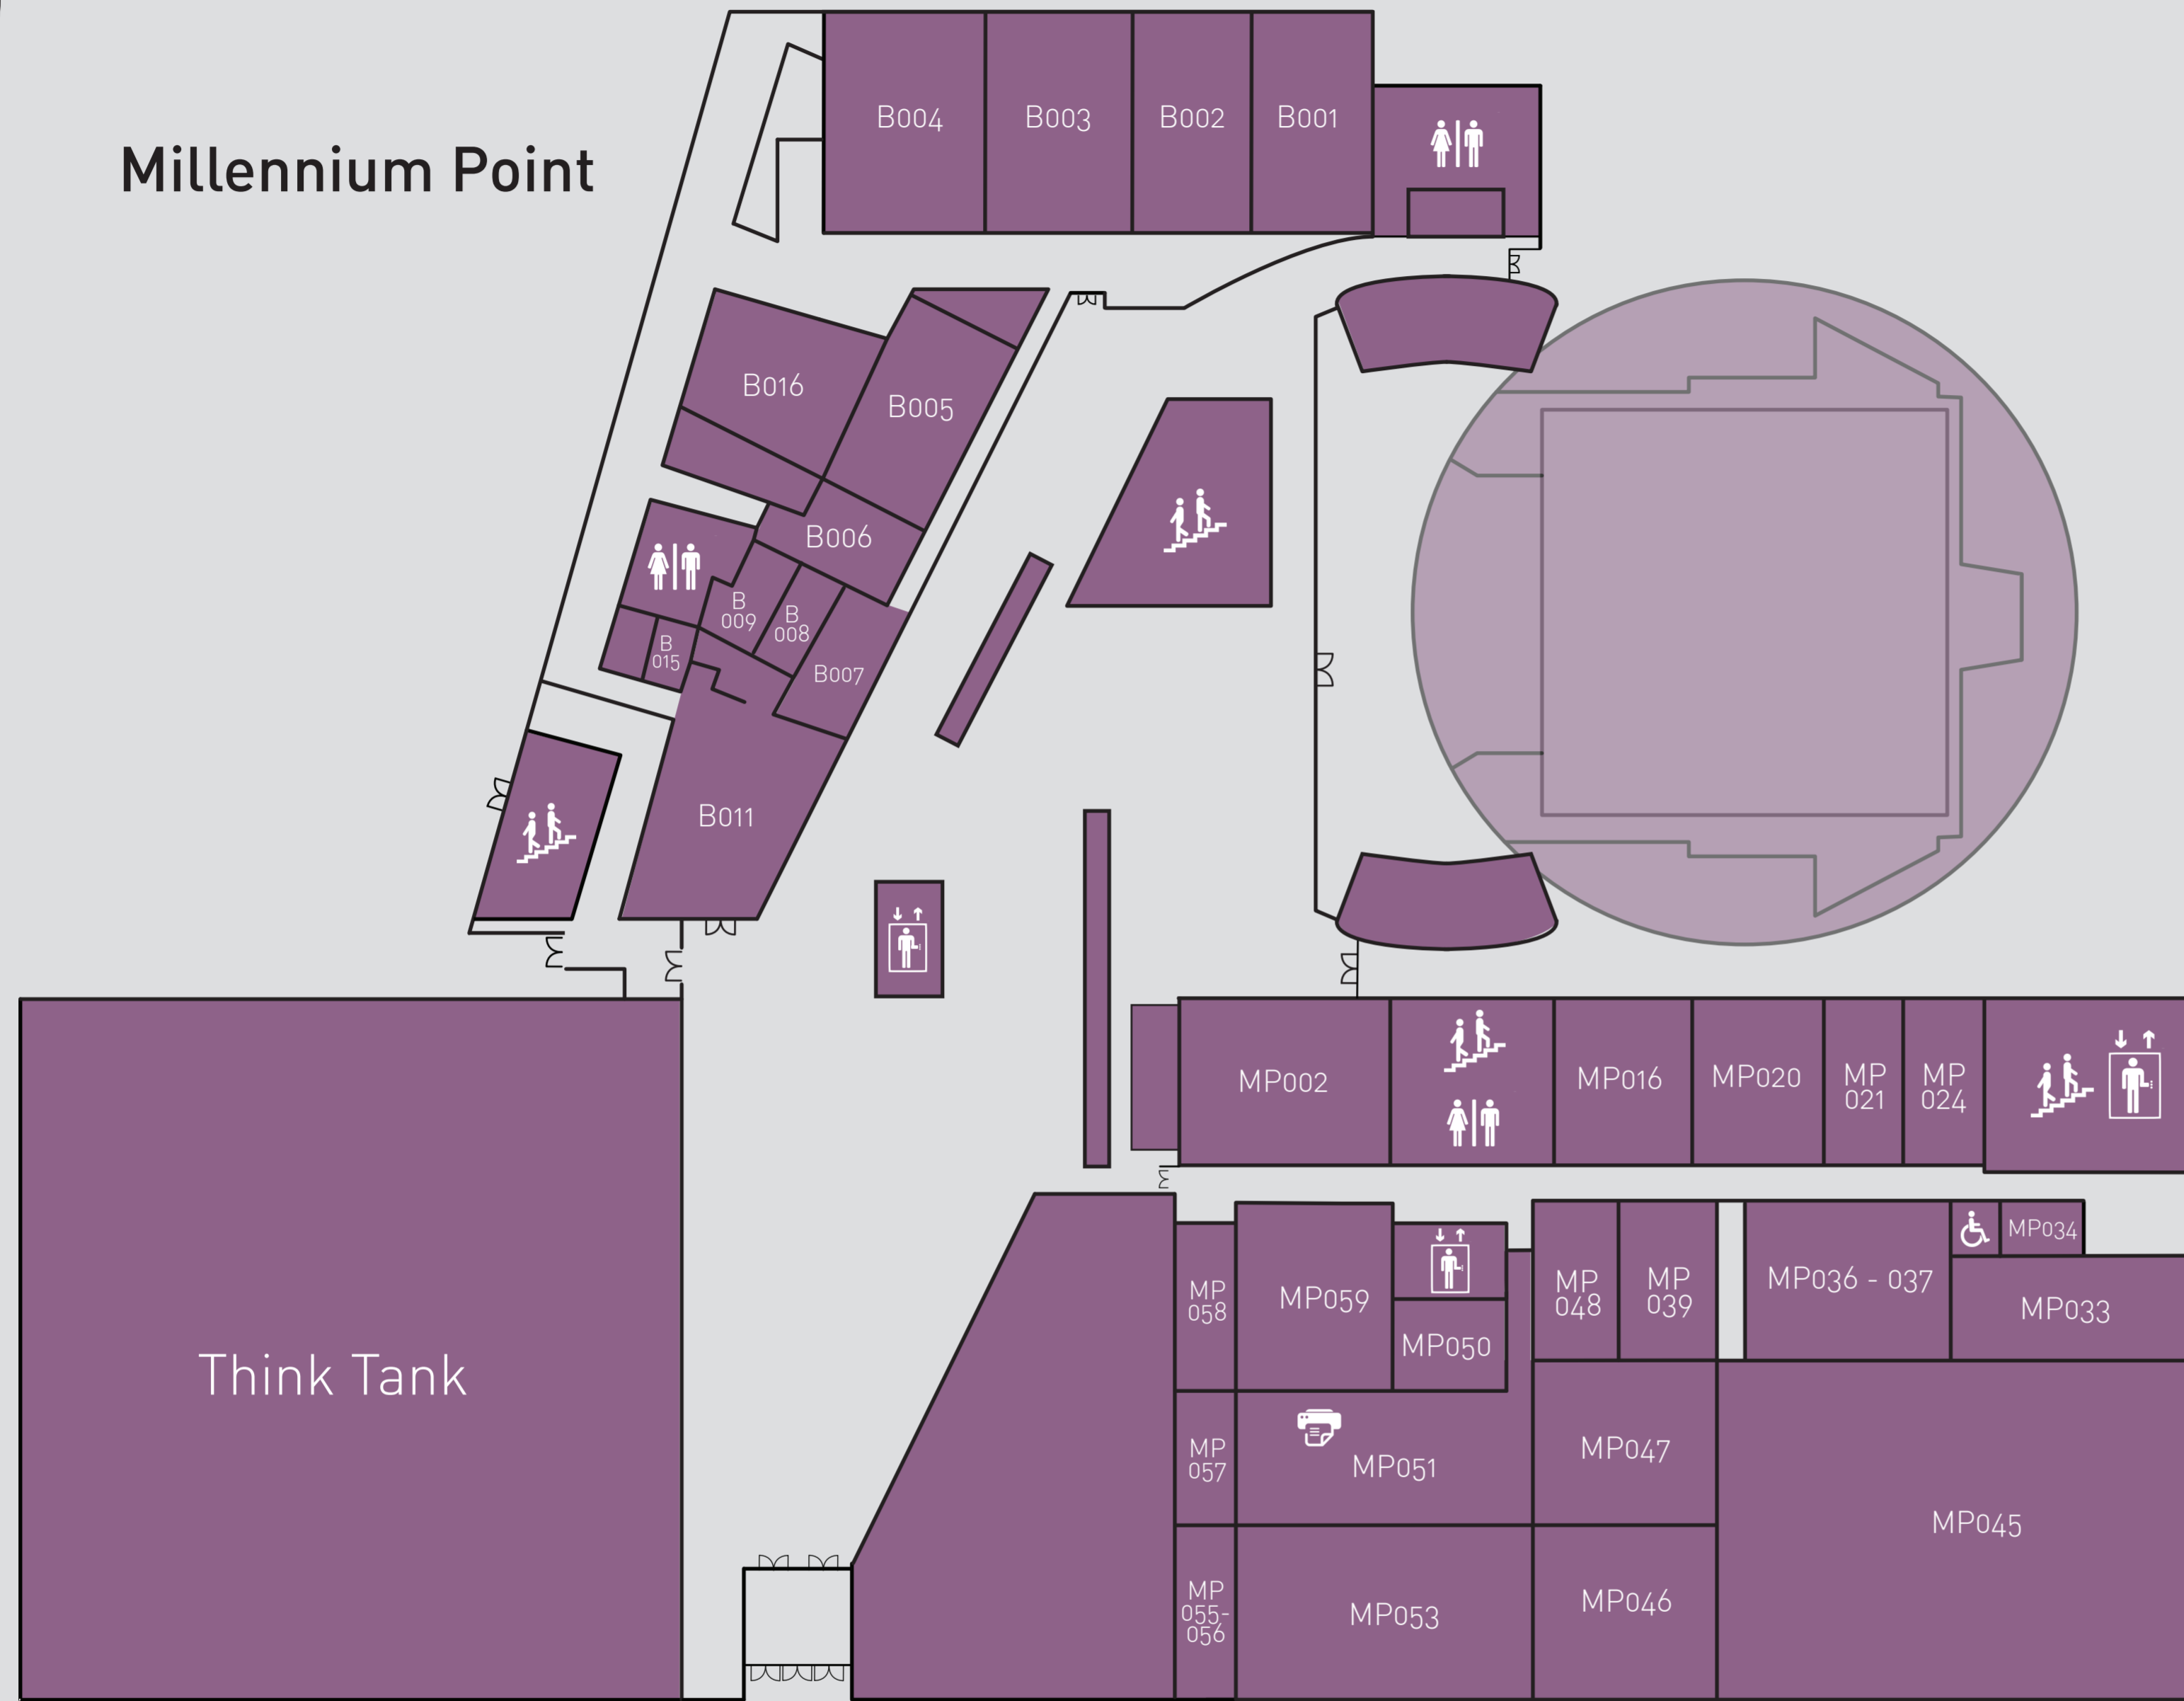

Millennium Point

Parkside

ROOMS - Millennium Point

MP002	Mechanical Engineering Lab	MP046	Design Studio
MP016	Forensic Computing Lab	MP047	Advanced Project Lab
MP020	Analysis and Simulation	MP048	Teaching Space
MP021	Bioenergy Research Lab	MP050	Teaching Space
MP024	Wet Lab	MP051	Computer Lab
MP033	Autosports Workshop	MP053	Computer Lab
MP034	Bio Lab	MP055 - 056	Advanced Project Lab
MP036 - 037	Analysis and Simulation	MP057	Office
MP039	AV Lab	MP058	Store
MP045	Workshop	MP059	Computer Lab

B001	BSA Studio 5
B002	BSA Studio 4
B003	BSA Studio 3
B004	BSA Studio 2
B005	BSA Studio 1
B006	Locker Room
B007	BSA Board Room
B008	BSA Sound Room
B009	BSA Equipment cupboard
B011	BSA Reception
B015	Locker Room
B016	Store Room