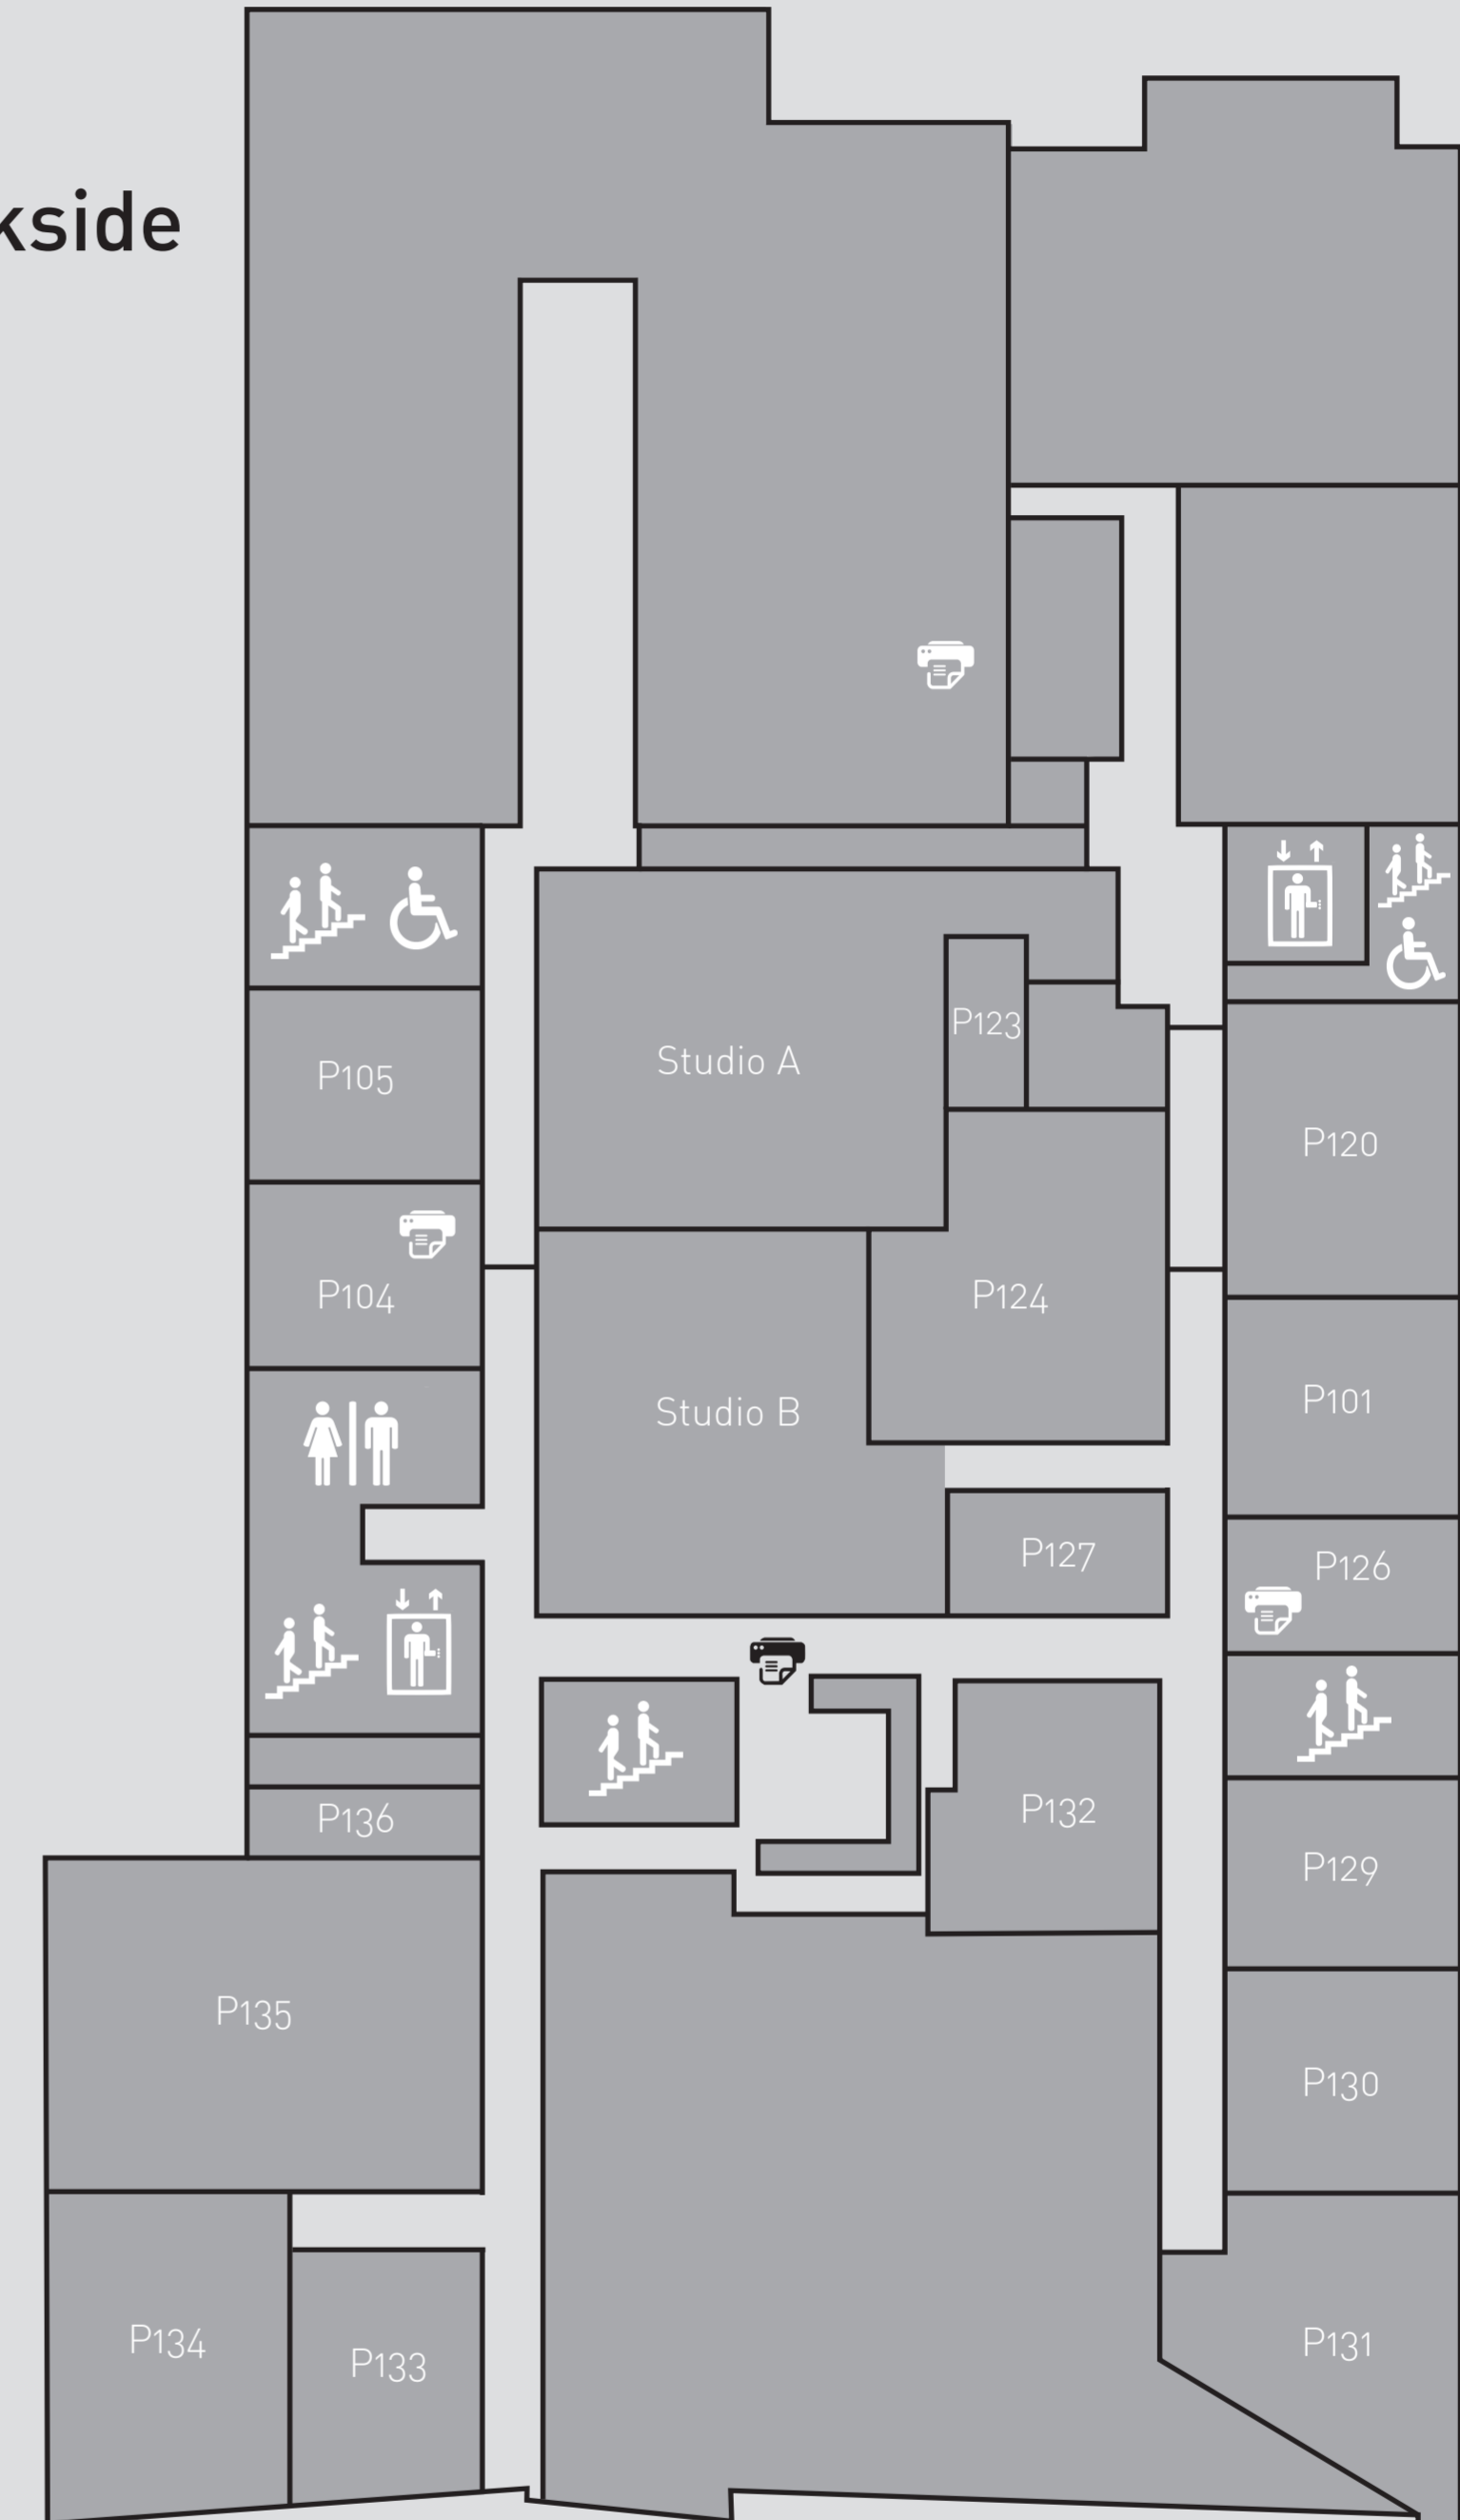

B001	BSA Studio 5
B002	BSA Studio 4
B003	BSA Studio 3
B004	BSA Studio 2
B005	BSA Studio 1
B006	Locker Room
B007	BSA Board Room
B008	BSA Sound Room
B009	BSA Equipment cupboard
B011	BSA Reception
B015	Locker Room
B016	Store Room

ROOMS - Parkside

P005	Studio D
P006 - 007	Studio D (Production Gallery)
P010 - 015	Video Post Production Lab (Video Edit)
P016 - 019	Studio C Production Gallery
P20	Studio C
P021 - 022	Student Union Office
P023	The Green Room
P026	CTA
P027 - 028	Avid Suites
P029 - 030	Avid Suites
P031	VT Room
P032	Photography Studio

P033	Scratch Radio
P034	Photography Studio
P035	Studio B
P036	Studio A
P037 - 039	Archive
P040 - 042	The Audio Suite and Vocal Booth
P041	Computer Suite
P043	Achived Student Records
P045 - 051	Radio Studios
P057	Atrium (Exhibition Area)
P060	Theatre Workshop
P063	The Shell

KEY

-  Stairs
-  Refuge Point
-  Toilets
-  Lifts
-  Printer

Millennium Point

Parkside

ROOMS - Millennium Point

B101	BSA Resources and Reference	B112	BSA Staff Offices	MP150 - 151	Student Lab
B102	BSA Student Common Room	B113	BSA Staff Offices	MP158 - 159	Student Lab
B103	BSA Studio 10	B114	BSA Staff Offices	MP162	CISCO Lab
B104	BSA Studio 9	B115	BSA Staff Offices	MP163	CISCO Lab
B105	BSA Staff Common Room	B116	BSA Staff Offices	MP166	CISCO Lab
B106	BSA Studio 8	MP103	Classroom	MP168	CISCO Lab
B107	BSA The Patricia Yardley Studio	MP114	CISCO Lab	MP171 - 178	Managed Media
B109	BSA Studio 6	MP115	CISCO Lab	MP191 - 196	Studio and Mix Room
B110	BSA Studio 7	MP130 - 138	Teaching and Meeting Space		
B111	BSA Seminar Room	MP141- 147	Office		