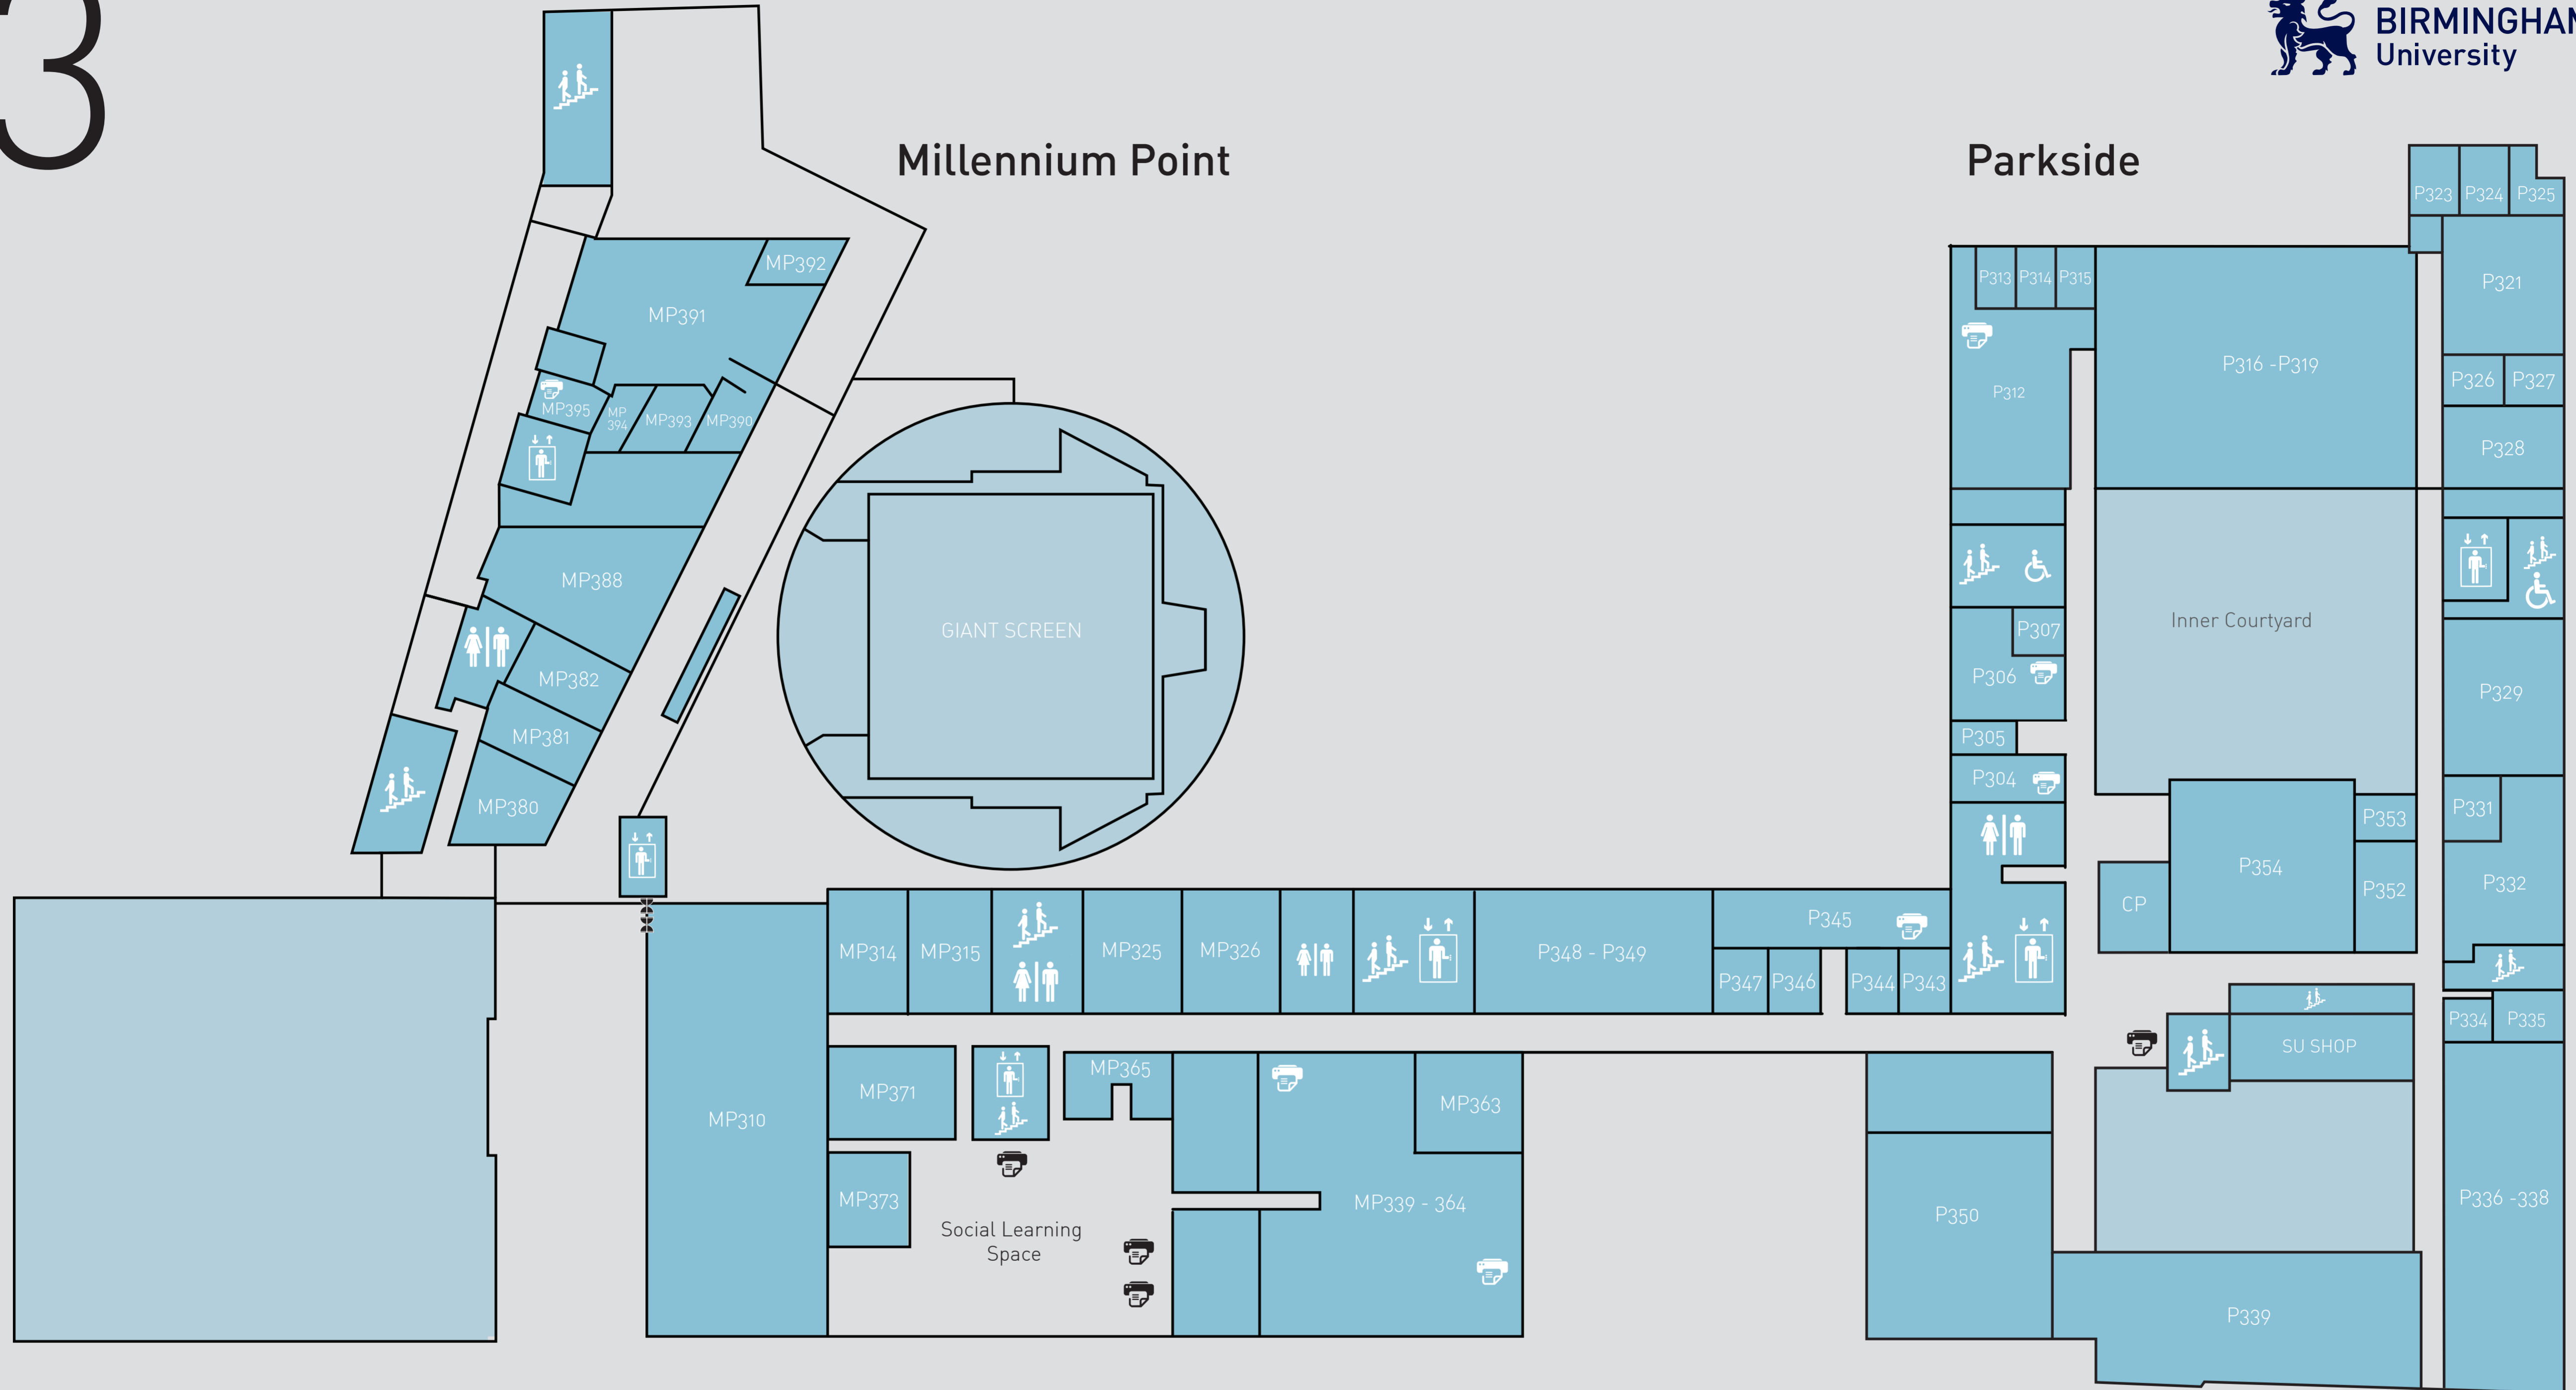

KEY

- Stairs
- Refuge Point
- Toilets
- Lifts
- Printer

Millennium Point

Parkside

ROOMS - Millennium Point

MP310	Cafe @ MP	MP380	Teaching Space
MP314	ITC Hub	MP381	Teaching Space
MP315	Ups Room	MP382	Teaching Space
MP325	PC Lab	MP388	Teaching Space
MP326	Faith Room	MP390	Reception
MP339 - 364	School of Media Offices and PC Lab	MP391	Office Academic Staff
MP363	Meeting Room	MP392	Office Assistant Dean
MP365	Consultation	MP393	Meeting Room
MP371	Student Services	MP394	Store
MP373	Student Union Office	MP395	Kitchen