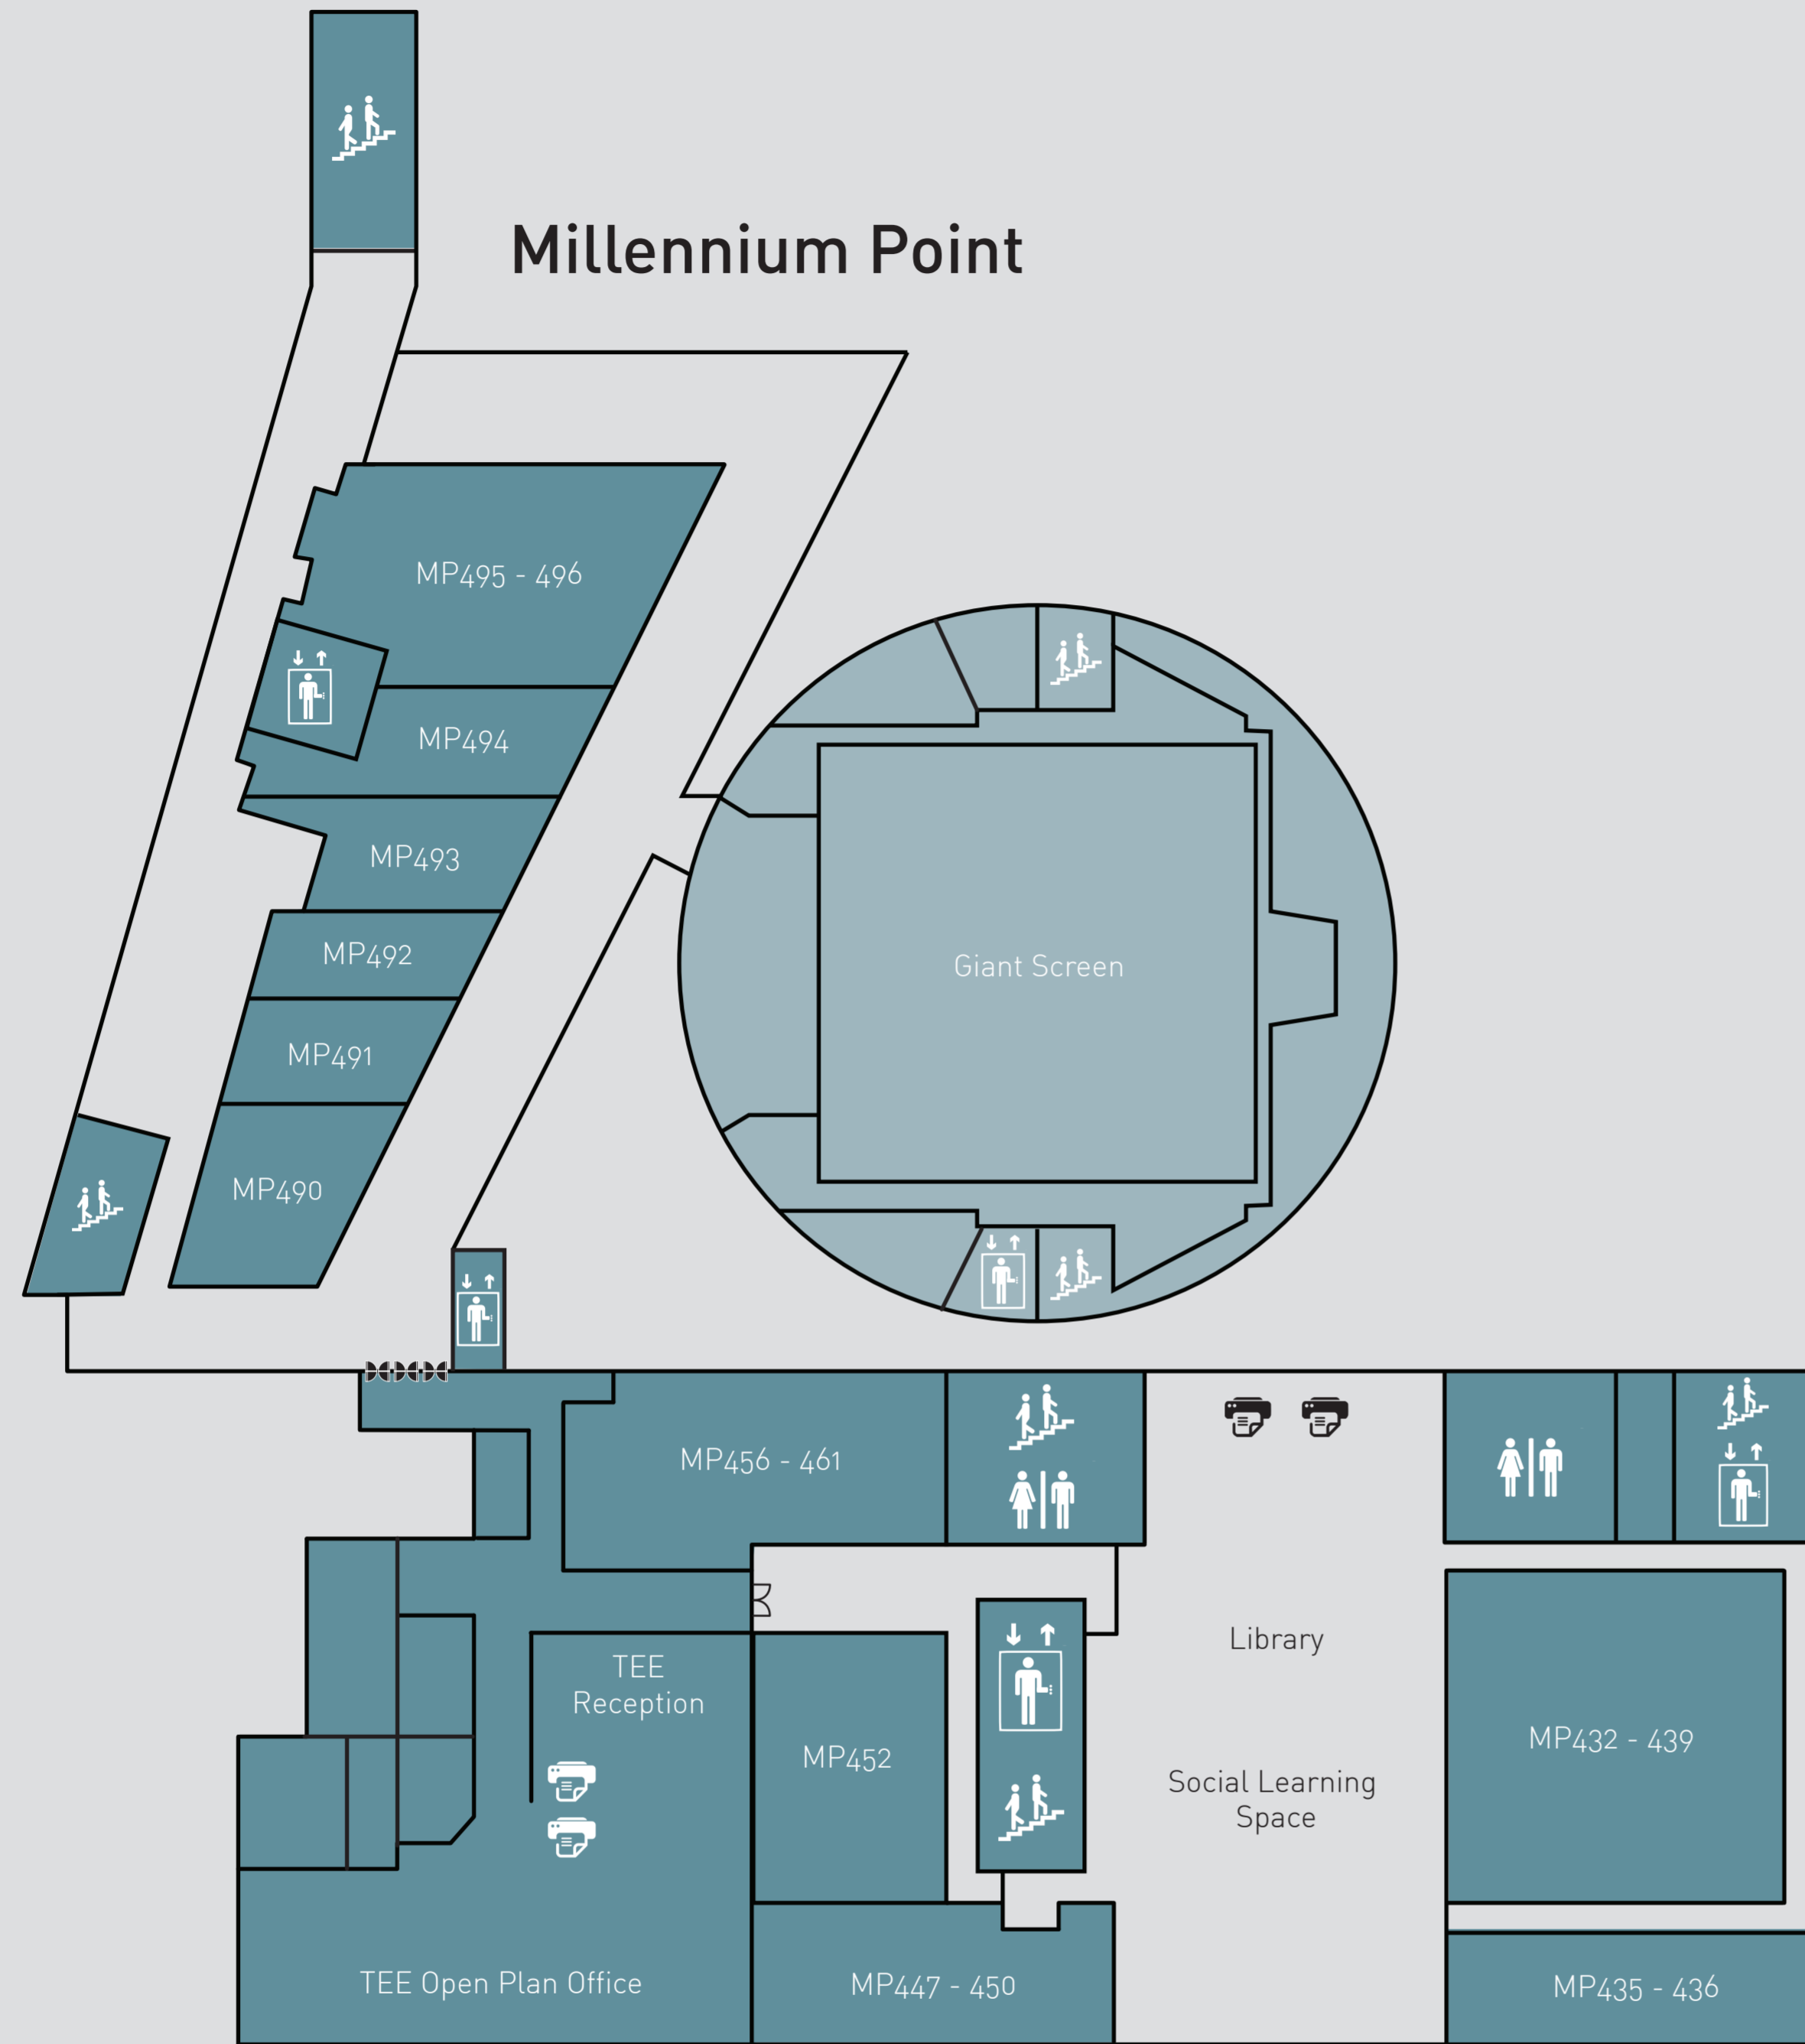

ROOMS - Millennium Point

MP432 - 439	Teaching Space	MP492	CASS Teaching Room
MP435 - 436	Teaching Space	MP493	CASS Teaching Room
MP447 - 450	Office and Learning Space	MP494	CASS Teaching Room
MP452	Lecture Theatre	MP495 - 496	CASS Flexible Teaching Room
MP456 - 461	Offices		
MP490	CASS Teaching Room		
MP491	CASS Teaching Room		

ROOMS - Parkside

P404	Visual Communication Admin	P424	Visual Communication Studio
P405	Head of Department	P426	Architecture Admin
P406 - 407	Visual Communication Staff	P428	Department
P410	Visual Communication Staff	P429	Student Consultation Room
P411 - 413	Student Consultation Room	P430 - 432	Architecture Staff
P414 - 417	Visual Communication Studio	P433 - 435	Architecture Studios
P418 - 420	Visual Communication Studio	P436 - 438	Architecture Studios
P421	TPE	P440	Architecture Studio
P422 - 423	Student Consultation Room	P441	Visual Communication Studio

KEY

- Stairs
- Refuge Point
- Toilets
- Lifts
- Printer